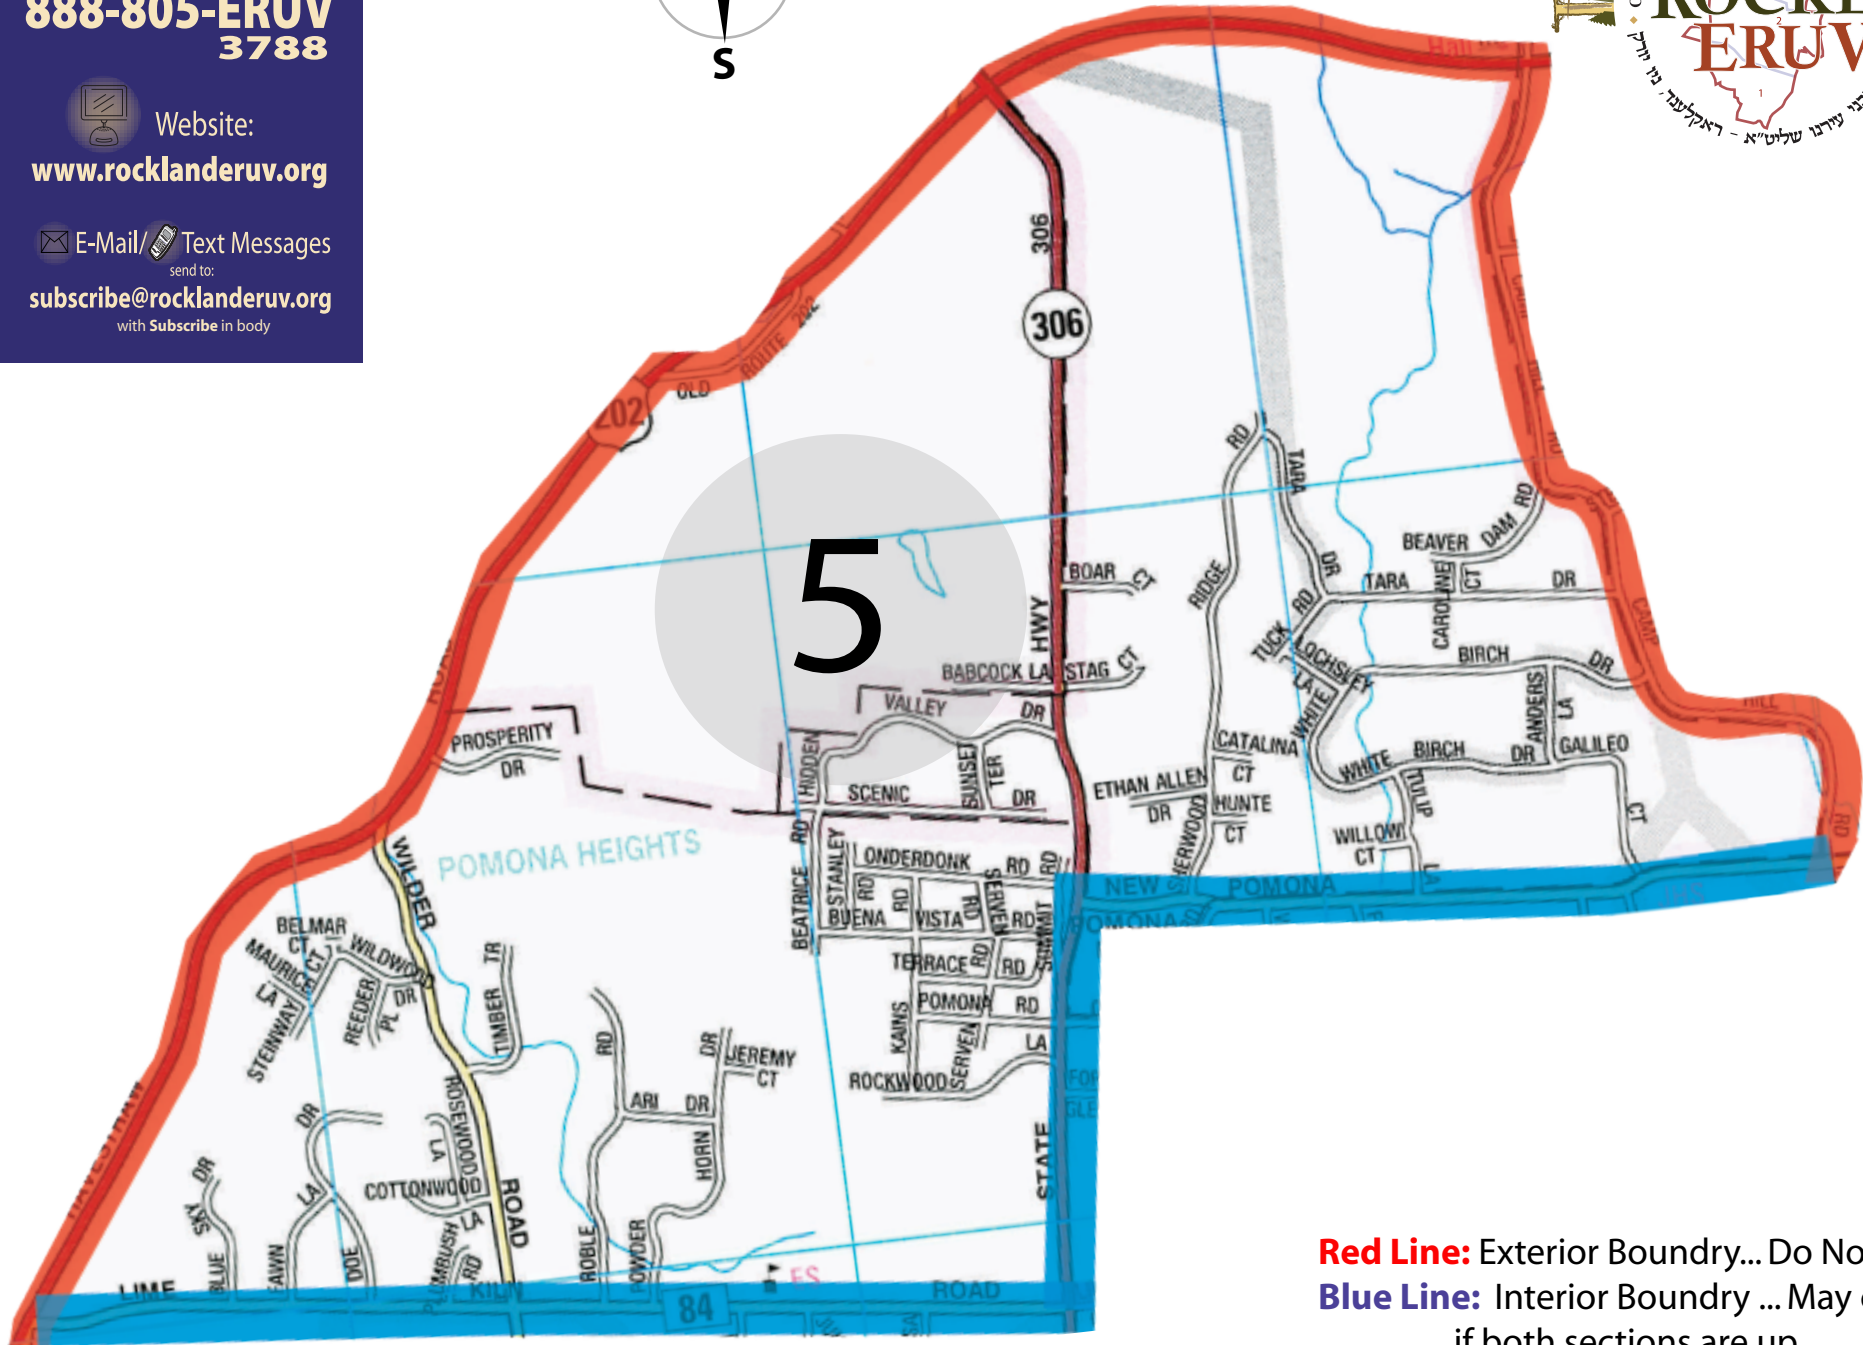

Weekly Eruv Status

Hotline:

888-805-ERUV
3788

Website:

www.rocklanderuv.org

E-Mail/

Text Messages

send to:

subscribe@rocklanderuv.org

with *Subscribe* in body

Red Line: Exterior Boundry... Do Not Cross
Blue Line: Interior Boundry ... May carry over if both sections are up